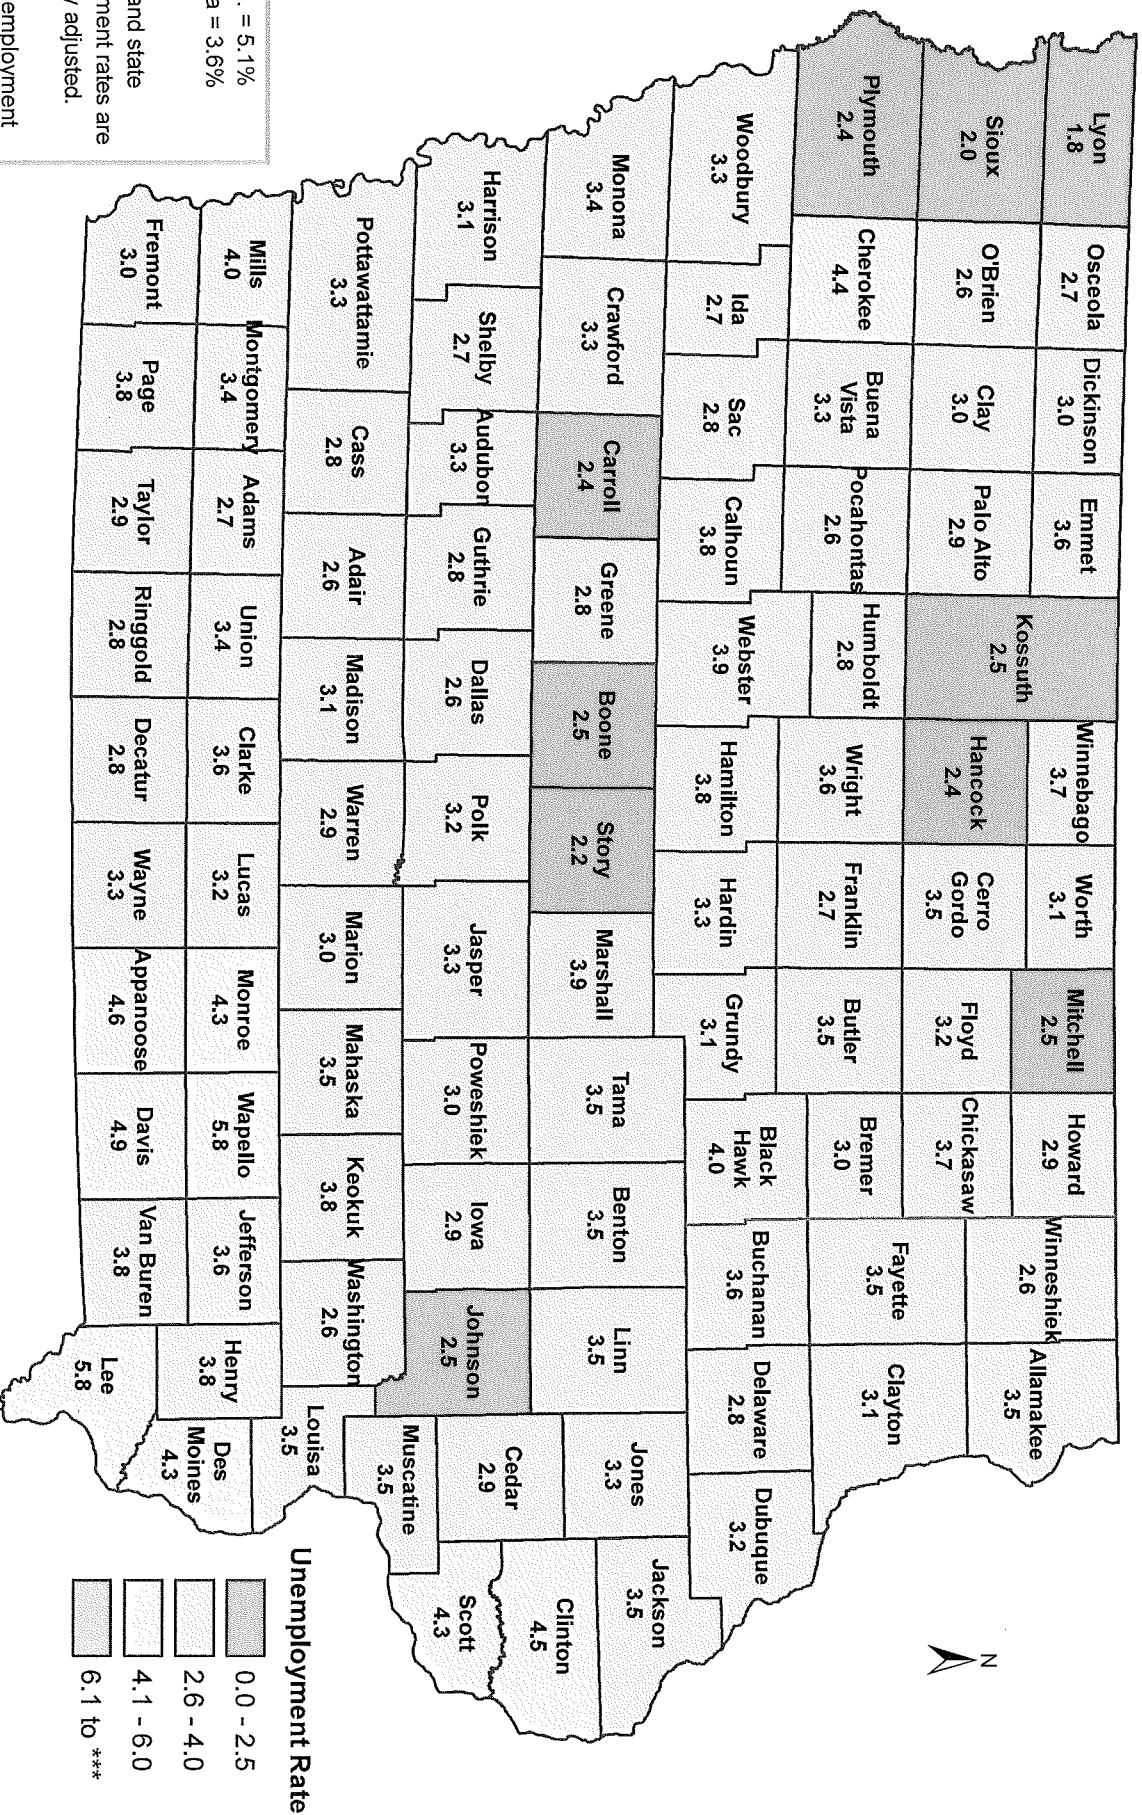

Iowa Unemployment Rates by County September 2015

U.S. = 5.1%
Iowa = 3.6%

NOTE:
The U.S. and state unemployment rates are seasonally adjusted.

County unemployment rates are not seasonally adjusted.

Source: Labor Market Information Division, Iowa Workforce Development