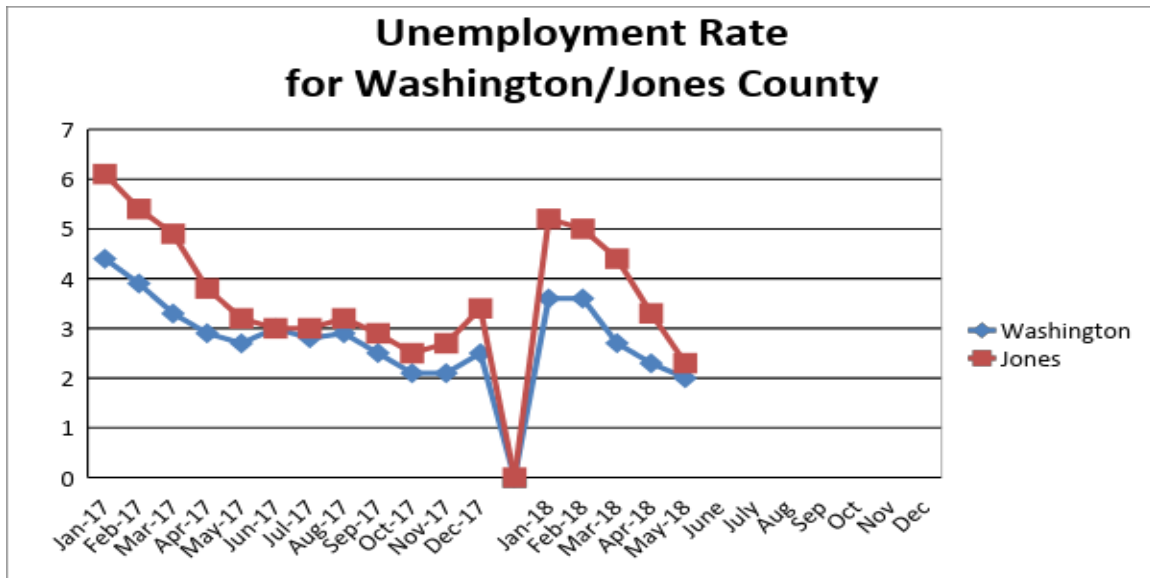

Pam Bisbee Itinerant Services

Rationale for move to Jones County

- Over the past 12 months, Washington-lowest use among the 4 itinerant locations
 - **Washington- 133**
 - Muscatine- 246
 - Clinton- 308
 - Maquoketa- 152
- Significant reduction in customer usage In Washington since Modine workers have found employment
- Historically, Jones Co has had higher UI rates than Washington and in many cases the highest in region 10
- IWD had a satellite office in Monticello in the past, which is criteria for current itinerant services

Possible IowaWORKS Satellite Locations in Jones County: Each at no cost

- **Monticello Public Library-Preferred location due to similar proximity to Cedar Rapids and Dubuque one stop centers-about 35 miles to each**
- Anamosa Public Library
- Jones County Community Services